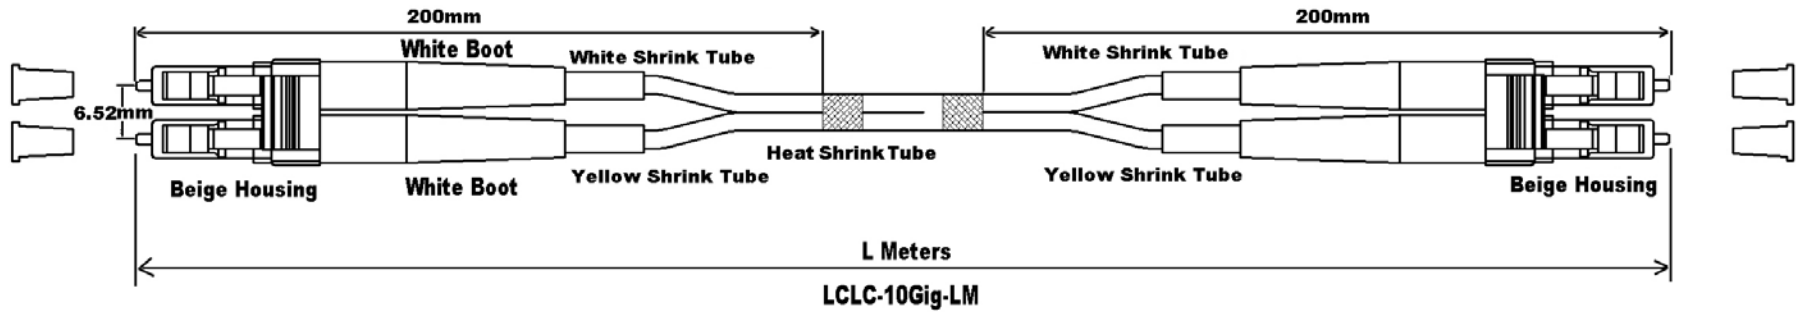

# LC-LC Multimode 10Gig Duplex Patch Cord

## Technical Parameters

Fiber Type	Corning Fiber Multimode 10Gig
Material of Cable Jacket	PVC
Cable Jacket Color	Aqua
Boot Color	White
Insertion Loss	≤0.3dB
Return Loss	≥30dB
Durability	≤0.2dB 1000 times mating cycle
Working Temperature	-25 °C-- + 75°C

## LC-LC Multimode 10Gig Duplex Patch Cord

Part Number	FD-LCLC-10G-LM	
LM =	Length Meters	
Date	2009-09-15	