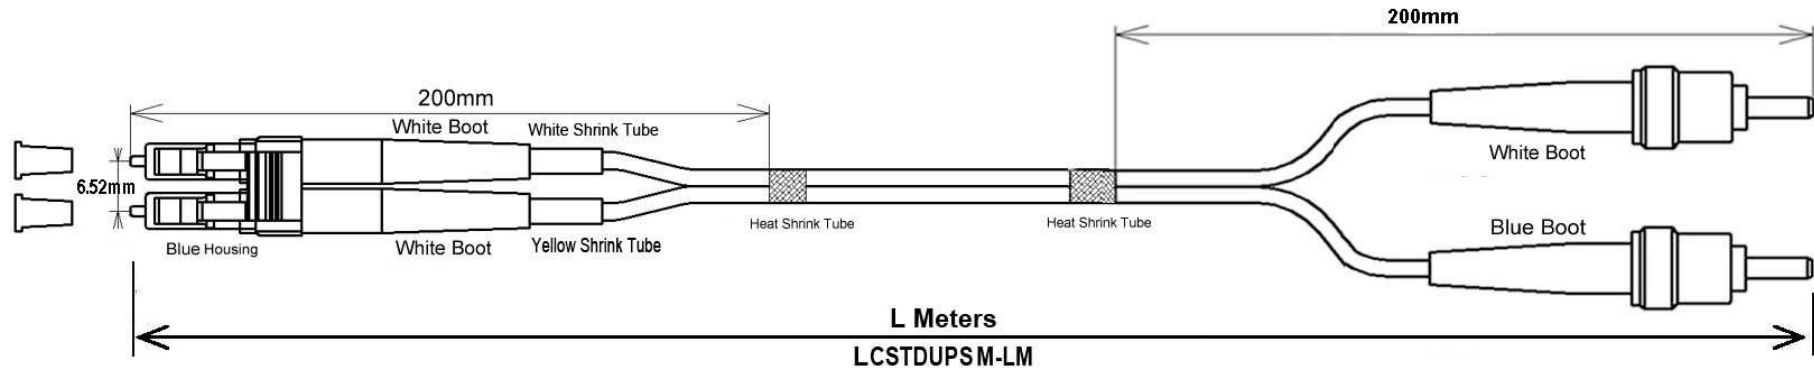

LC/PC-ST/PC Single-mode 9/125 Duplex Patch Cord

Technical Parameters

Fiber Type	Corning Single-mode 9/125
Material of Cable Jacket	PVC
Cable Jacket Color	Yellow
Boot Color	LC: White & White ST: Blue & White
Insertion Loss	$\leq 0.3\text{dB}$
Return Loss	$\geq 45\text{dB}$
Durability	$\leq 0.2\text{dB}$ 1000 times mating cycle
Working Temperature	$-25\text{ }^{\circ}\text{C} \text{--} +75\text{ }^{\circ}\text{C}$

LC/PC-ST/PC Single-mode 9/125 Duplex Patch Cord

Part Number	FD-LCST-MD-LM
LM =	Length Meters
Date	2010-07-12