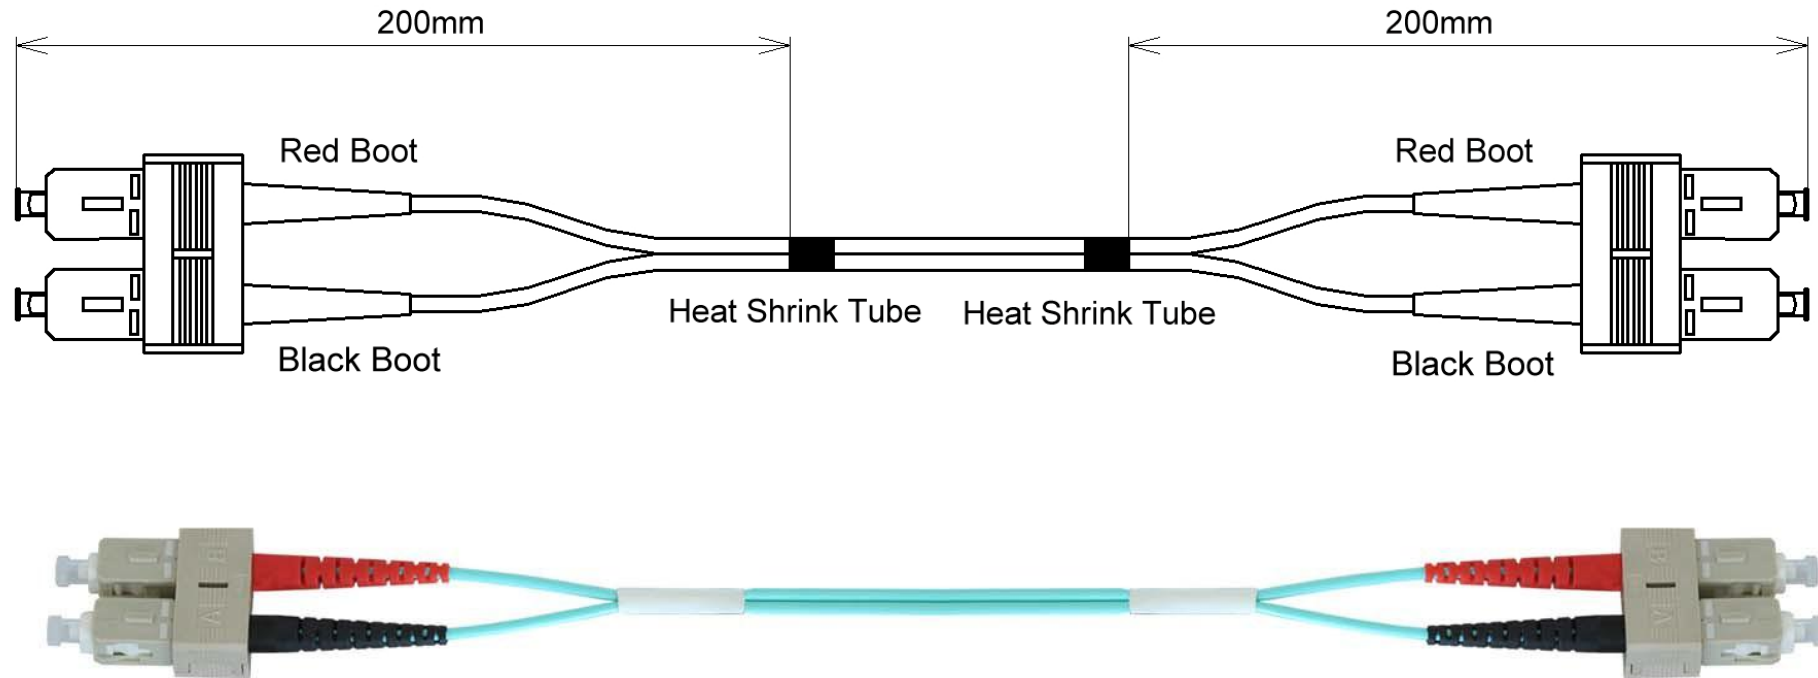

SC-SC Multimode 10Gig Duplex Patch Cord

Technical Parameters

Fiber Type	Multimode 10Gig
Material of Cable Jacket	PVC
Cable Jacket Color	Aqua
Boot Color	Red & Black
Insertion Loss	≤0.3dB
Return Loss	≥30dB
Durability	≤0.2dB 1000 times mating cycle
Working Temperature	-25 °C-- + 75°C

SC-SC Multimode 10Gig Duplex Patch Cord

Part Number	FD-SCSC-10G-LM	
LM =	Length Meters	
Date	2009-04-28	