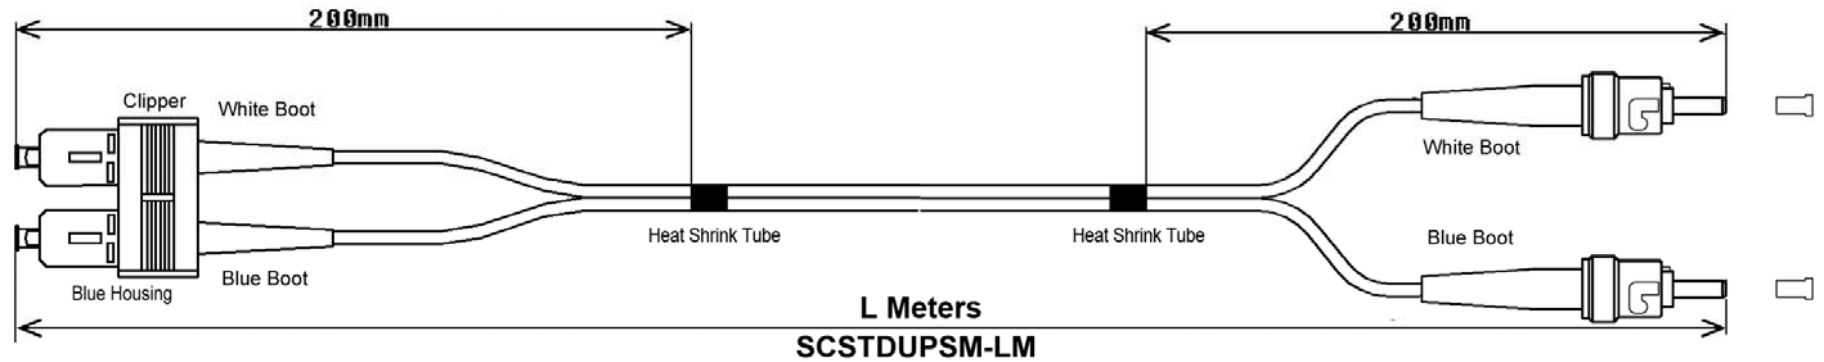

SC/PC-ST/PC Single-mode 9/125 Duplex Patch Cord

Technical Parameters

Fiber Type	Corning Single-mode 9/125
Material of Cable Jacket	PVC
Cable Jacket Color	Yellow
Boot Color	White & Blue
Insertion Loss	≤0.3dB
Return Loss	PC≥45dB
Durability	≤0.2dB 1000 times mating cycle
Working Temperature	-25 °C-- + 75°C

SC/PC-ST/PC Single-mode 9/125 Duplex Patch Cord

Part Number	FD-SCST-SD-LM
LM =	Length Meters
Date	2010-07-27